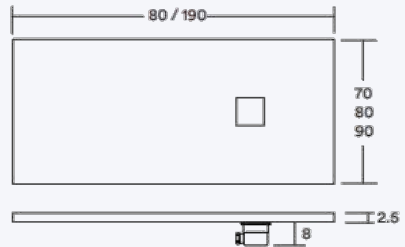

SHOWER TRAY

STHSIS

SKU	Size
OWM-209072	90 X 72 CM
OWM-210070	100 X 70 CM
OWM-211070	110 X 70 CM
OWM-212070	120 X 70 CM
OWM-213070	130 X 70 CM
OWM-214070	140 X 70 CM
OWM-215070	150 X 70 CM
OWM-216070	160 X 70 CM
OWM-217070	170 X 70 CM
OWM-218070	180 X 70 CM
OWM-219070	190 X 70 CM
OWM-208080	80 X 80 CM
OWM-210080	100 X 80 CM
OWM-211080	110 X 80 CM
OWM-212080	120 X 80 CM
OWM-213080	130 X 80 CM
OWM-214080	140 X 80 CM
OWM-215080	150 X 80 CM
OWM-216080	160 X 80 CM
OWM-217080	170 X 80 CM
OWM-218080	180 X 80 CM
OWM-219080	190 X 80 CM
OWM-209090	90 X 90 CM
OWM-210090	100 X 90 CM
OWM-211090	110 X 90 CM
OWM-212090	120 X 90 CM
OWM-213090	130 X 90 CM
OWM-214090	140 X 90 CM
OWM-215090	150 X 90 CM
OWM-216090	160 X 90 CM
OWM-217090	170 X 90 CM
OWM-218090	180 X 90 CM
OWM-219090	190 X 90 CM

COMPLEMENT

- **OWM-2018041**
High flow drain and siphon for shower trays.

CHARACTERISTIC

- No drain
- Extra flat
- Allows cuts
- Includes grille and fixing bolt
- Non-slip embossed texture
- Rectangular / square shower tray